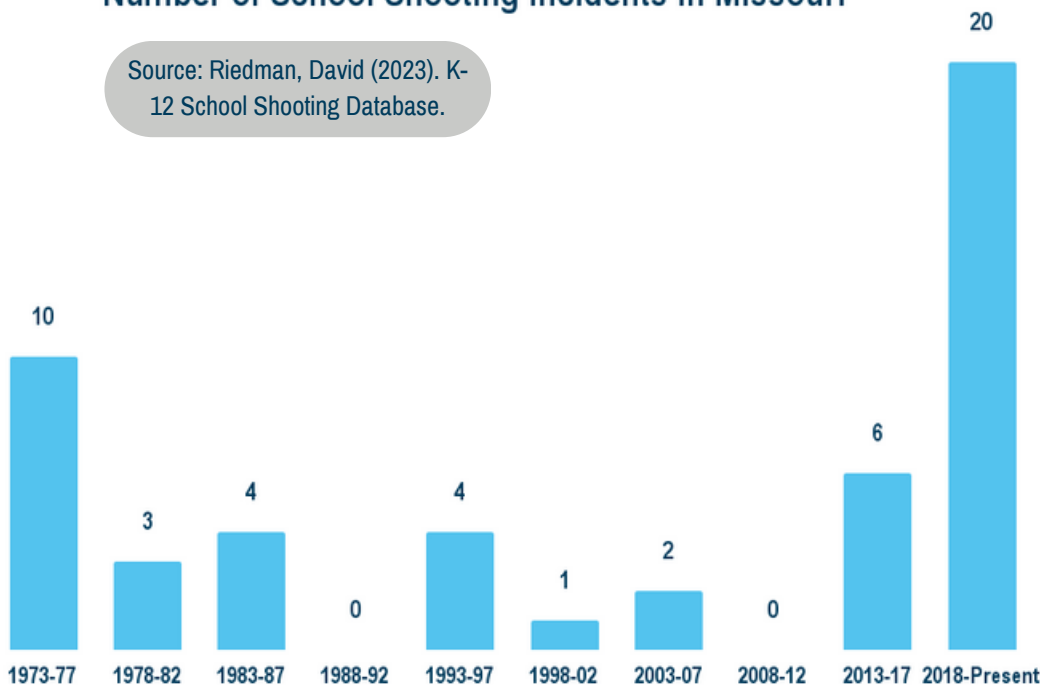

Parent PRiMER

School Safety: Gun Violence

How common are school shootings in Missouri?

Guns are the leading cause of death among children and teens in Missouri. In the last five years, there were 2x more school shooting incidents than there had been in any previous five-year period.

Number of School Shooting Incidents in Missouri

Source: Riedman, David (2023). K-12 School Shooting Database.

A SLU/YouGov poll found that 75% of Missourians are at least slightly worried about a shooting happening in their local public school.